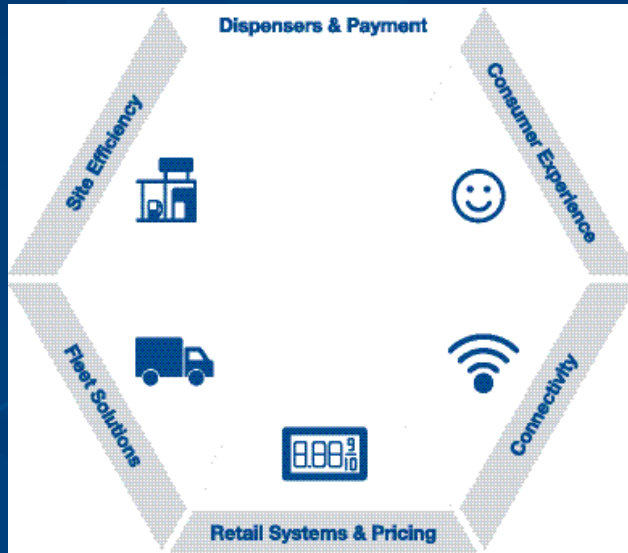

Fuel Smarter, Fuel Better, Fuel LPG

Wayne Century™ 3
LPG fuel dispenser

Visit Website

DFS Worldwide Brands

Lowering Emissions, Not Re-Fuel Speeds

Introducing the Wayne Century™ 3 LPG fuel dispenser, our high-performance, robust dispenser designed to deliver liquefied petroleum gas (LPG) smoothly and effectively to LPG-powered vehicles. Created to meet the growing need for alternative fuels, this dispenser is built to be customized through modularity, giving you the capability to design the LPG solution you need for your business outfit.

Small, but perfectly designed, the Century 3 LPG fuel dispenser is ideal for retail forecourt environments or private fleet businesses that are limited when it comes to space, but that still need the convenience associated with having an on-site LPG dispenser.